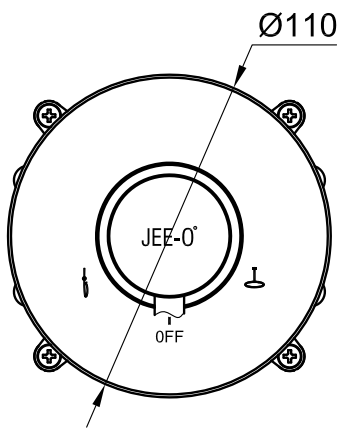

JEE-O slimline diverter

left hand shower

right shower

Article code:

800-2600

● Brushed

800-2603

● Structured black

800-2604

● PVD coated bronze

800-2605

● PVD coated matt gold

800-2609

● PVD coated dark steel

Material:

Stainless Steel r304

Cleaning instructions:

download JEE-O shower and taps manual on our website: www.jee-o.com

Cartridge:

Fluhs ceramic diverter mechanism, item code 005-0601

Flow at water of 38°C:

11L p/m at 3Bar pressure

Pressure:

Recommended working pressure 3Bar

Connection:

3 x G 1/2" (0.6")

Thread:

British Standard Pipe (BSP)

Dimension package:

L 26 x W 18 x H 18 cm

Total weight:

1.87 kg

Package weight:

0.552 kg

7 year warranty - The general conditions can be found on our website: www.jee-o.com/downloads

JEE-O slimline diverter specifications | September 2023

Models are subject to change and specs may contain typographical errors

Slight variations in the aesthetic appearance of the product, including the color, may occur after exposure to external influences such as sunlight, pollution or harmful chemicals