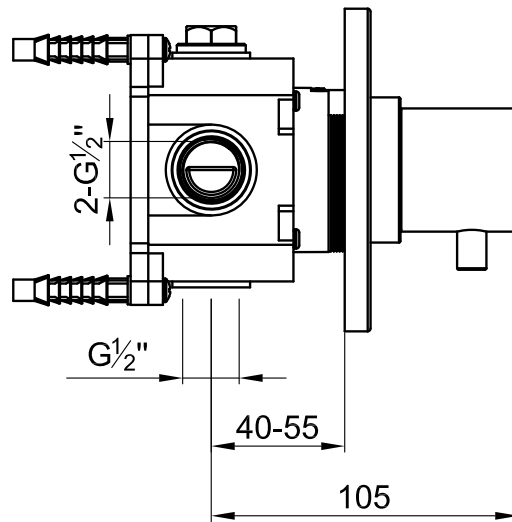

JEE-O slimline diverter

left hand shower

right shower

Article code:

800-2600

● Brushed

800-2603

● Structured black

800-2604

● PVD coated bronze

800-2605

● PVD coated matt gold

800-2609

● PVD coated dark steel

Material:

Stainless Steel r304

Cleaning instructions:

download JEE-O shower and taps manual on our website: www.jee-o.com

Cartridge:

Fluhs ceramic diverter mechanism, item code 005-0601

Flow at water of 38°C:

11L p/m at 3Bar pressure

Pressure:

Recommended working pressure 3Bar

Connection:

3 x G 1/2" (0.6")

Thread:

British Standard Pipe (BSP)

Dimension package:

L 26 x W 18 x H 18 cm

Total weight:

1.87 kg

Package weight:

0.552 kg

7 year warranty - The general conditions can be found on our website: www.jee-o.com/downloads

JEE-O slimline diverter specifications | September 2023

Models are subject to change and specs may contain typographical errors

Slight variations in the aesthetic appearance of the product, including the color, may occur after exposure to external influences such as sunlight, pollution or harmful chemicals