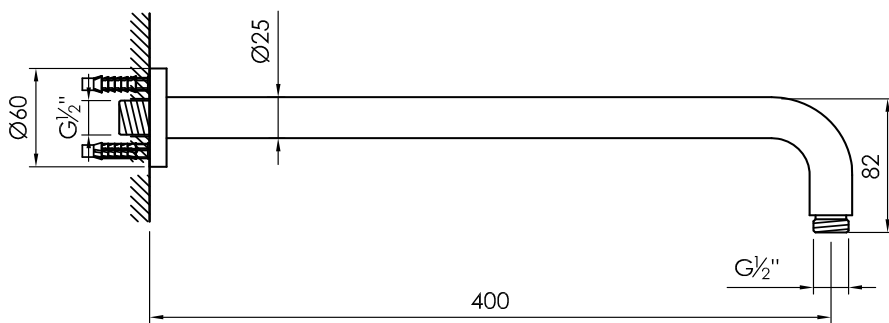

# JEE-O slimline wall shower

Use only in combination with JEE-O slimline shower head small

Article code:

801-6900

● Brushed

801-6903

● Structured black

801-6904

download JEE-O shower and taps manual on our website: [www.jee-o.com](http://www.jee-o.com)

Pressure:

Recommended working pressure 3Bar

Connection:

Thread:

G 1/2" (ø15mm / 0.6")

British Standard Pipe (BSP)

Dimension package:

Total weight:

Package weight:

L 52 x W 15,5 x H 6 cm

0.7 kg

0.16 kg

7 year warranty - The general conditions can be found on our website: [www.jee-o.com/downloads](http://www.jee-o.com/downloads)

HS code:

84818011900

G 1/2" (ø15mm / 0.6")  
British Standard Pipe (BSP)

Dimension package:

Total weight:

Package weight:

Available soon

Available soon

Available soon

7 year warranty - The general conditions can be found on our website: [www.jee-o.com/downloads](http://www.jee-o.com/downloads)