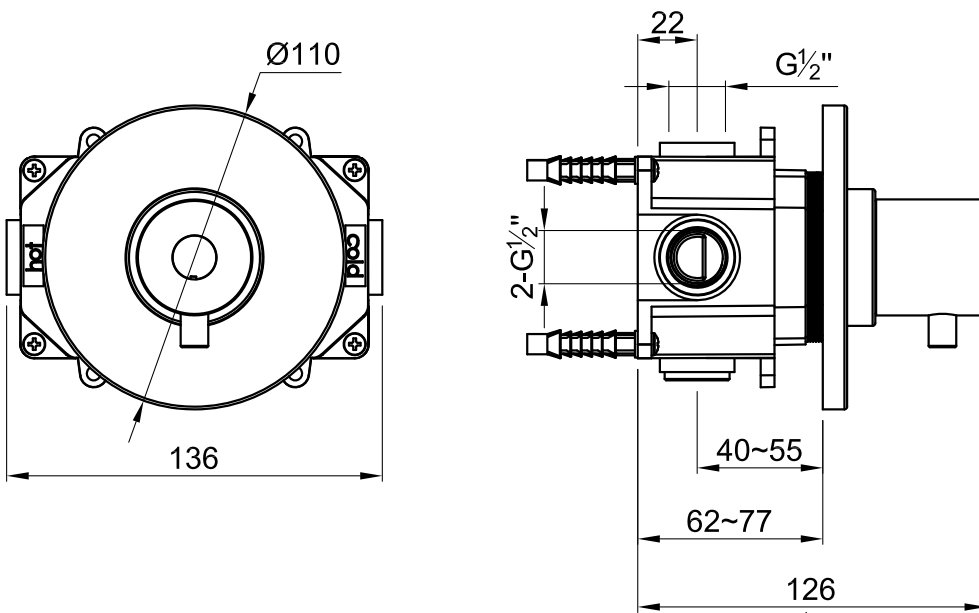

JEE-O slimline thermostat

Article code:

800-2500

● Brushed

800-2503

● Structured black

800-2504

● PVD coated bronze

800-2505

● PVD coated matt gold

800-2509

● PVD coated dark steel

Material:

Stainless Steel r304

Cleaning instructions:

download JEE-O shower and taps manual on our website: www.jee-o.com

Cartridge:

Vernet mixing mechanism (thermostatic), item code 005-0501

Flow at water of 38°C:

12L p/m at 3Bar pressure

Pressure:

Recommended working pressure 3Bar

Connection:

3 x G 1/2" (ø15mm / 0.6")

Dimension package:

L 26 x W 18 x H 18 cm

Total weight:

2.17 kg

Package weight:

0.564 kg

7 year warranty - The general conditions can be found on our website: www.jee-o.com/downloads