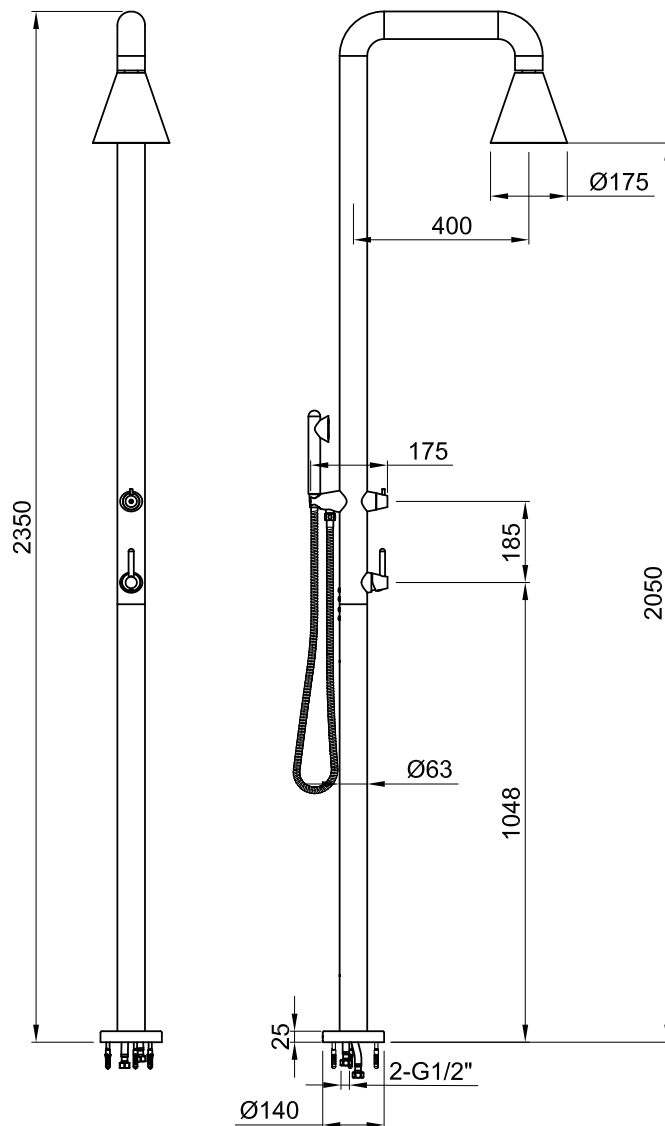

JEE-O cone shower 02

Article code:	900-6210 ● Brushed 900-6216 ● Gun metal	Connection:	2 x G 1/2" (Ø15mm / 0.6") nylon ^(out) /epdm ⁽ⁱⁿ⁾ flexhose with brass swivel British Standard Pipe (BSP)
Material:	Stainless Steel r316	Thread:	
Cleaning instructions:	download JEE-O shower and taps manual on our website: www.jee-o.com	Dimension package:	L158 x W66 x H23 cm
Cartridge:	Sedal/Kerox ceramic mixing cartridge (35mm), item code 005-0101 and JEE-O ceramic diverter mechanism item code 005-0302	Total weight:	17.9 kg
Flow at water of 38°C:	Available soon	Package weight:	5.2 kg
Pressure:	Recommended working pressure 3Bar	Placing on a water-tight floor	
Flexhose:	150 cm length	2 year warranty - The general conditions can be found on our website: www.jee-o.com/downloads	
		HS code:	84248970